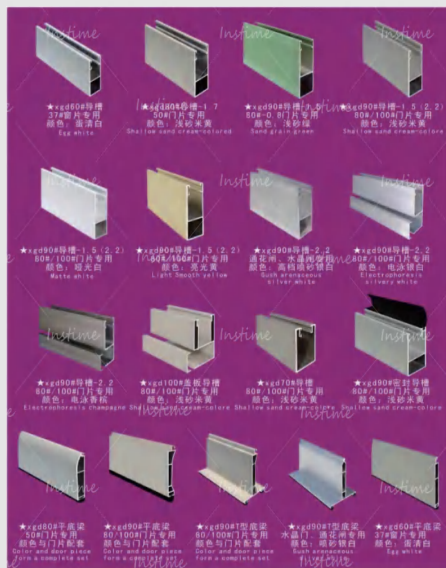

钢制翻板车库门库存颜色分类  
Steel Plate Fitting Garage Door Inventory Classification Of Color

铝合金车库门库存颜色分类  
Aluminum-Alloy Garage Door Inventory Classification Of Color

门板结构  
The Door Structure

木纹浮雕表面  
Granin Relief Surface

Instime grasp the current hot spot  
follow the trend of time, lead the future fashion

钢制翻板车库门透视窗款式  
Steel Plate Fitting Garage Door Window Style Perspective

板面款式  
The Door Structure

卷帘门片系列(可选订部分)  
Alloy Door And Windows Series(Optional Part Order)

铝合金卷帘门、窗片系列(库存)  
Aluminum Alloy Door And Windows Series(Inventory)

xgd导槽、底梁系列  
xgd Guide Groove, The Beam Series

xgd卷帘门、窗配件系列  
xgd Screens Doors, Windows Accessories Series

车库门配件系列  
The Flap Garage Door Fitting Series