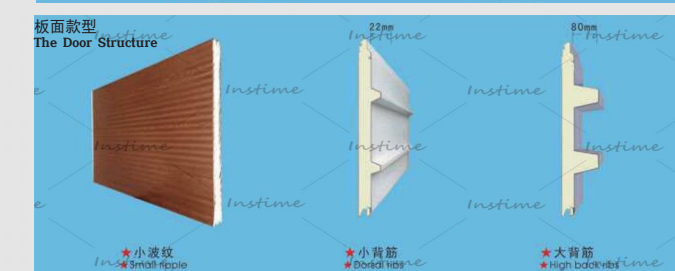

门板结构
The Door Structure